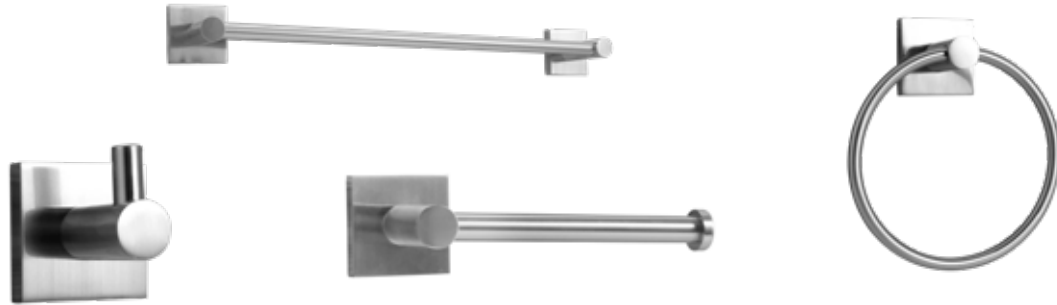

VASHON

COMING Q3-2021

Part No.	Description	Finish
5818CH	18" Chrome Towel Bar	Polished Chrome
5824CH	24" Chrome Towel Bar	
5830CH	30" Chrome Towel Bar	
5854CH	Chrome Robe Hook	
5855CH	Euro T/P Holder	
5856CH	Curved Euro T/P Holder	
5860CH	Chrome Towel Ring	
5818SN	18" Satin Nickel Towel Bar	Satin Nickel
5824SN	24" Satin Nickel Towel Bar	
5830SN	30" Satin Nickel Towel Bar	
5854SN	Satin Nickel Robe Hook	
5855SN	Euro T/P Holder	
5856SN	Curved Euro T/P Holder	
5860SN	Satin Nickel Towel Ring	
5818BL	18" Matte Black Towel Bar	Matte Black
5824BL	24" Matte Black Towel Bar	
5830BL	30" Matte Black Towel Bar	
5854BL	Matte Black Robe Hook	
5855BL	Euro T/P Holder	
5856BL	Curved Euro T/P Holder	
5860BL	Matte Black Towel Ring	

Orca Bath Accessories are polybagged with carded hang tag. 10 each per box.
Vashon rose dimensions: 2-1/4" x 2-1/4"