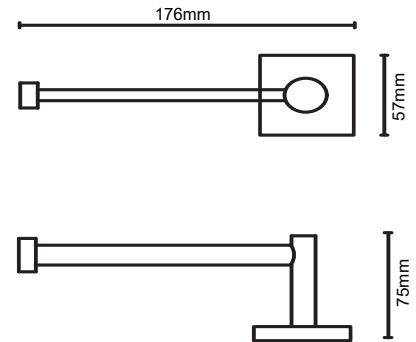

5856 CURVED EURO T/P HOLDER

Material – Zinc
 Concealed mounting screws
 SN – Satin Nickel
 CH – Polished Chrome
 SB – Satin Brass
 BL – Matte Black

5854 ROBE HOOK

Material – Zinc
 Concealed mounting screws
 SN – Satin Nickel
 CH – Polished Chrome
 SB – Satin Brass
 BL – Matte Black

5855 EURO T/P HOLDER

Material – Zinc
 Concealed mounting screws
 SN – Satin Nickel
 CH – Polished Chrome
 SB – Satin Brass
 BL – Matte Black

5818, 24, 30, TOWEL BAR

Material – Zinc and 204 Stainless
 Concealed mounting screws
 SN – Satin Nickel
 CH – Polished Chrome
 SB – Satin Brass
 BL – Matte Black

5860 TOWEL RING

Material – Zinc
 Concealed mounting screws
 SN – Satin Nickel
 CH – Polished Chrome
 SB – Satin Brass
 BL – Matte Black