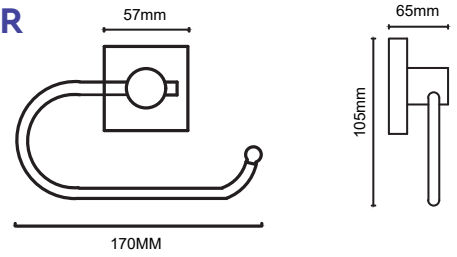

5856 CURVED EURO T/P HOLDER

Material – Zinc
 Concealed mounting screws
 SN – Satin Nickel
 CH – Polished Chrome
 SB – Satin Brass
 BL – Matte Black

5854 ROBE HOOK

Material – Zinc
 Concealed mounting screws
 SN – Satin Nickel
 CH – Polished Chrome
 SB – Satin Brass
 BL – Matte Black

5855 EURO T/P HOLDER

Material – Zinc
 Concealed mounting screws
 SN – Satin Nickel
 CH – Polished Chrome
 SB – Satin Brass
 BL – Matte Black

5818, 24, 30, TOWEL BAR

Material – Zinc and 204 Stainless
 Concealed mounting screws
 SN – Satin Nickel
 CH – Polished Chrome
 SB – Satin Brass
 BL – Matte Black

5860 TOWEL RING

Material – Zinc
 Concealed mounting screws
 SN – Satin Nickel
 CH – Polished Chrome
 SB – Satin Brass
 BL – Matte Black