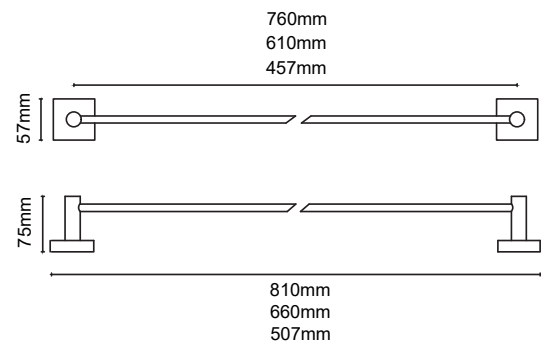

5856 CURVED EURO T/P HOLDER

Material – Zinc
 Concealed mounting screws
 SN – Satin Nickel
 CH – Polished Chrome
 SB – Satin Brass
 BL – Matte Black

5854 ROBE HOOK

Material – Zinc
 Concealed mounting screws
 SN – Satin Nickel
 CH – Polished Chrome
 SB – Satin Brass
 BL – Matte Black

5855 EURO T/P HOLDER

Material – Zinc
 Concealed mounting screws
 SN – Satin Nickel
 CH – Polished Chrome
 SB – Satin Brass
 BL – Matte Black

5818, 24, 30, TOWEL BAR

Material – Zinc and 204 Stainless
 Concealed mounting screws
 SN – Satin Nickel
 CH – Polished Chrome
 SB – Satin Brass
 BL – Matte Black

5860 TOWEL RING

Material – Zinc
 Concealed mounting screws
 SN – Satin Nickel
 CH – Polished Chrome
 SB – Satin Brass
 BL – Matte Black