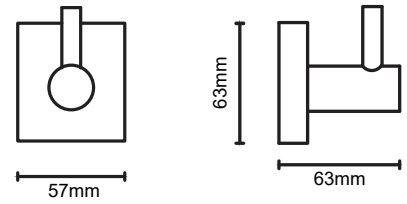

5856 CURVED EURO T/P HOLDER

Material – Zinc
 Concealed mounting screws
 SN – Satin Nickel
 CH – Polished Chrome
 SB – Satin Brass
 BL – Matte Black

5854 ROBE HOOK

Material – Zinc
 Concealed mounting screws
 SN – Satin Nickel
 CH – Polished Chrome
 SB – Satin Brass
 BL – Matte Black

5855 EURO T/P HOLDER

Material – Zinc
 Concealed mounting screws
 SN – Satin Nickel
 CH – Polished Chrome
 SB – Satin Brass
 BL – Matte Black

5818, 24, 30, TOWEL BAR

Material – Zinc and 204 Stainless
 Concealed mounting screws
 SN – Satin Nickel
 CH – Polished Chrome
 SB – Satin Brass
 BL – Matte Black

5860 TOWEL RING

Material – Zinc
 Concealed mounting screws
 SN – Satin Nickel
 CH – Polished Chrome
 SB – Satin Brass
 BL – Matte Black