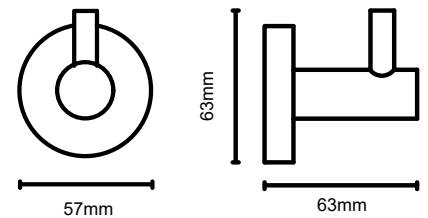

3755 EURO T/P HOLDER

Material – Zinc
Concealed mounting screws
SN – Satin Nickel
CH – Polished Chrome
BL – Matte Black

3753 ROBE HOOK

Material – Zinc
Concealed mounting screws
SN – Satin Nickel
CH – Polished Chrome
BL – Matte Black

3724 TOWEL BAR

Material – Zinc and 204 Stainless
Concealed mounting screws
SN – Satin Nickel
CH – Polished Chrome
BL – Matte Black

3760 TOWEL RING

Material – Zinc
Concealed mounting screws
SN – Satin Nickel
CH – Polished Chrome
BL – Matte Black

PHOTO
COMING
SOON

**3752 T/P HOLDER WITH
PLASTIC TUBE**

Material – Zinc and Plastic
Concealed mounting screws
SN – Satin Nickel
CH – Polished Chrome
BL – Matte Black