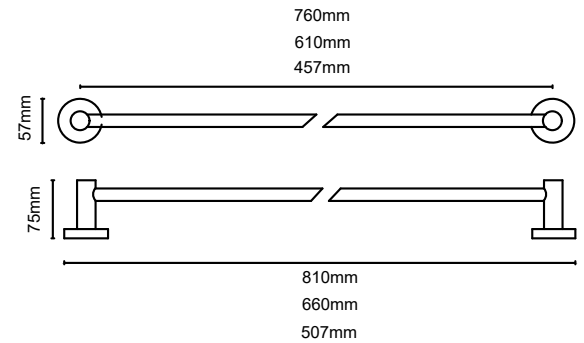

3755 EURO T/P HOLDER

Material – Zinc
Concealed mounting screws
SN – Satin Nickel
CH – Polished Chrome
BL – Matte Black

3753 ROBE HOOK

Material – Zinc
Concealed mounting screws
SN – Satin Nickel
CH – Polished Chrome
BL – Matte Black

3724 TOWEL BAR

Material – Zinc and 204 Stainless
Concealed mounting screws
SN – Satin Nickel
CH – Polished Chrome
BL – Matte Black

3760 TOWEL RING

Material – Zinc
Concealed mounting screws
SN – Satin Nickel
CH – Polished Chrome
BL – Matte Black

PHOTO
COMING
SOON

**3752 T/P HOLDER WITH
PLASTIC TUBE**

Material – Zinc and Plastic
Concealed mounting screws
SN – Satin Nickel
CH – Polished Chrome
BL – Matte Black