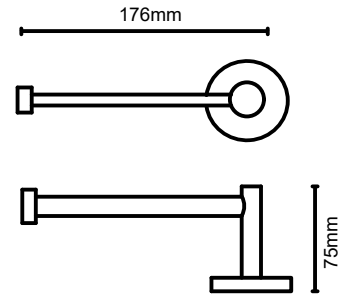

3755 EURO T/P HOLDER

Material – Zinc
Concealed mounting screws
SN – Satin Nickel
CH – Polished Chrome
BL – Matte Black

3753 ROBE HOOK

Material – Zinc
Concealed mounting screws
SN – Satin Nickel
CH – Polished Chrome
BL – Matte Black

3724 TOWEL BAR

Material – Zinc and 204 Stainless
Concealed mounting screws
SN – Satin Nickel
CH – Polished Chrome
BL – Matte Black

3760 TOWEL RING

Material – Zinc
Concealed mounting screws
SN – Satin Nickel
CH – Polished Chrome
BL – Matte Black

PHOTO
COMING
SOON

**3752 T/P HOLDER WITH
PLASTIC TUBE**

Material – Zinc and Plastic
Concealed mounting screws
SN – Satin Nickel
CH – Polished Chrome
BL – Matte Black