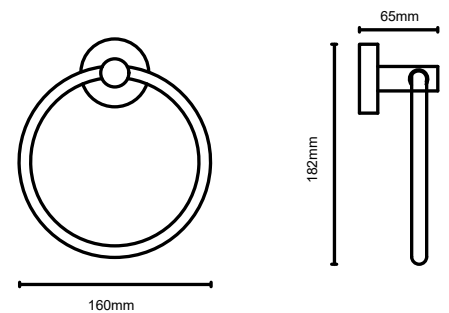

3755 EURO T/P HOLDER

Material – Zinc
Concealed mounting screws
SN – Satin Nickel
CH – Polished Chrome
BL – Matte Black

3753 ROBE HOOK

Material – Zinc
Concealed mounting screws
SN – Satin Nickel
CH – Polished Chrome
BL – Matte Black

3724 TOWEL BAR

Material – Zinc and 204 Stainless
Concealed mounting screws
SN – Satin Nickel
CH – Polished Chrome
BL – Matte Black

3760 TOWEL RING

Material – Zinc
Concealed mounting screws
SN – Satin Nickel
CH – Polished Chrome
BL – Matte Black

PHOTO
COMING
SOON

**3752 T/P HOLDER WITH
PLASTIC TUBE**

Material – Zinc and Plastic
Concealed mounting screws
SN – Satin Nickel
CH – Polished Chrome
BL – Matte Black