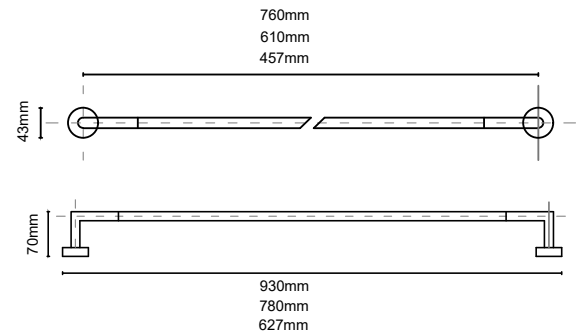

**3655 EURO T/P HOLDER**

Material – Zinc  
Concealed mounting screws  
SN – Satin Nickel  
CH – Polished Chrome  
BL – Matte Black

**3654 ROBE HOOK**

Material – Zinc  
Concealed mounting screws  
SN – Satin Nickel  
CH – Polished Chrome  
BL – Matte Black

**3618, 24, 30, TOWEL BAR**

Material – Zinc and 204 Stainless  
Concealed mounting screws  
SN – Satin Nickel  
CH – Polished Chrome  
BL – Matte Black

**3660 TOWEL RING**

Material – Zinc  
Concealed mounting screws  
SN – Satin Nickel  
CH – Polished Chrome  
BL – Matte Black

**3661 TOWEL RING ROUND**

Material – Zinc  
Concealed mounting screws  
SN – Satin Nickel  
CH – Polished Chrome  
BL – Matte Black