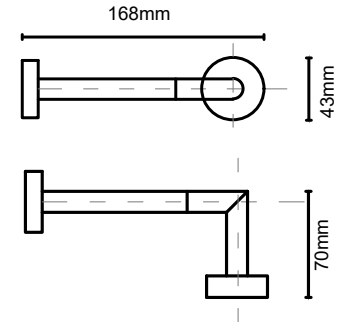

**3655 EURO T/P HOLDER**

Material – Zinc  
Concealed mounting screws  
SN – Satin Nickel  
CH – Polished Chrome  
BL – Matte Black

**3654 ROBE HOOK**

Material – Zinc  
Concealed mounting screws  
SN – Satin Nickel  
CH – Polished Chrome  
BL – Matte Black

**3618, 24, 30, TOWEL BAR**

Material – Zinc and 204 Stainless  
Concealed mounting screws  
SN – Satin Nickel  
CH – Polished Chrome  
BL – Matte Black

**3660 TOWEL RING**

Material – Zinc  
Concealed mounting screws  
SN – Satin Nickel  
CH – Polished Chrome  
BL – Matte Black

**3661 TOWEL RING ROUND**

Material – Zinc  
Concealed mounting screws  
SN – Satin Nickel  
CH – Polished Chrome  
BL – Matte Black