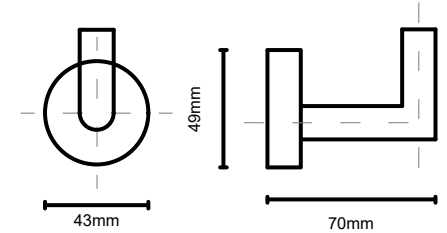

**3655 EURO T/P HOLDER**

Material – Zinc  
Concealed mounting screws  
SN – Satin Nickel  
CH – Polished Chrome  
BL – Matte Black

**3654 ROBE HOOK**

Material – Zinc  
Concealed mounting screws  
SN – Satin Nickel  
CH – Polished Chrome  
BL – Matte Black

**3618, 24, 30, TOWEL BAR**

Material – Zinc and 204 Stainless  
Concealed mounting screws  
SN – Satin Nickel  
CH – Polished Chrome  
BL – Matte Black

**3660 TOWEL RING**

Material – Zinc  
Concealed mounting screws  
SN – Satin Nickel  
CH – Polished Chrome  
BL – Matte Black

**3661 TOWEL RING ROUND**

Material – Zinc  
Concealed mounting screws  
SN – Satin Nickel  
CH – Polished Chrome  
BL – Matte Black