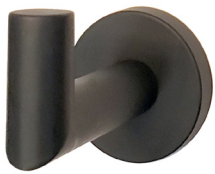

**3655 EURO T/P HOLDER**

Material – Zinc  
Concealed mounting screws  
SN – Satin Nickel  
CH – Polished Chrome  
BL – Matte Black

**3654 ROBE HOOK**

Material – Zinc  
Concealed mounting screws  
SN – Satin Nickel  
CH – Polished Chrome  
BL – Matte Black

**3618, 24, 30, TOWEL BAR**

Material – Zinc and 204 Stainless  
Concealed mounting screws  
SN – Satin Nickel  
CH – Polished Chrome  
BL – Matte Black

**3660 TOWEL RING**

Material – Zinc  
Concealed mounting screws  
SN – Satin Nickel  
CH – Polished Chrome  
BL – Matte Black

**3661 TOWEL RING ROUND**

Material – Zinc  
Concealed mounting screws  
SN – Satin Nickel  
CH – Polished Chrome  
BL – Matte Black