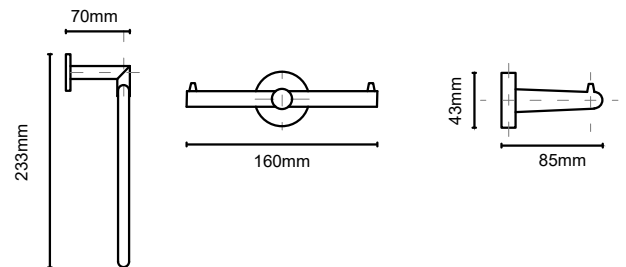

**3655 EURO T/P HOLDER**

Material – Zinc  
Concealed mounting screws  
SN – Satin Nickel  
CH – Polished Chrome  
BL – Matte Black

**3654 ROBE HOOK**

Material – Zinc  
Concealed mounting screws  
SN – Satin Nickel  
CH – Polished Chrome  
BL – Matte Black

**3618, 24, 30, TOWEL BAR**

Material – Zinc and 204 Stainless  
Concealed mounting screws  
SN – Satin Nickel  
CH – Polished Chrome  
BL – Matte Black

**3660 TOWEL RING**

Material – Zinc  
Concealed mounting screws  
SN – Satin Nickel  
CH – Polished Chrome  
BL – Matte Black

**3661 TOWEL RING ROUND**

Material – Zinc  
Concealed mounting screws  
SN – Satin Nickel  
CH – Polished Chrome  
BL – Matte Black