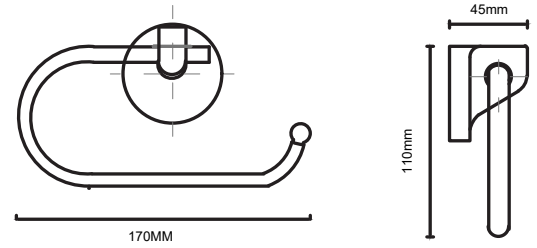

2755 EURO T/P HOLDER

Material - Zinc
 Concealed mounting screws
 SN - Satin Nickel
 PC - Polished Chrome
 ORB - Oil Rubbed Bronze
 BL - Matte Black

2753 ROBE HOOK

Material - Zinc
 Concealed mounting screws
 SN - Satin Nickel
 PC - Polished Chrome
 ORB - Oil - Rubbed Bronze
 BL - Matte Black

2752 T/P HOLDER WITH PLASTIC TUBE

Material - Zinc and Plastic
 Concealed mounting screws
 SN - Satin Nickel
 PC - Polished Chrome
 ORB - Oil - Rubbed Bronze
 BL - Matte Black

2718, 24, 30, TOWEL BAR

Material - Zinc and 204 Stainless
 Concealed mounting screws
 SN - Satin Nickel
 PC - Polished Chrome
 ORB - Oil - Rubbed Bronze
 BL - Matte Black

2760 TOWEL RING

Material - Zinc
 Concealed mounting screws
 SN - Satin Nickel
 PC - Polished Chrome
 ORB - Oil - Rubbed Bronze
 BL - Matte Black