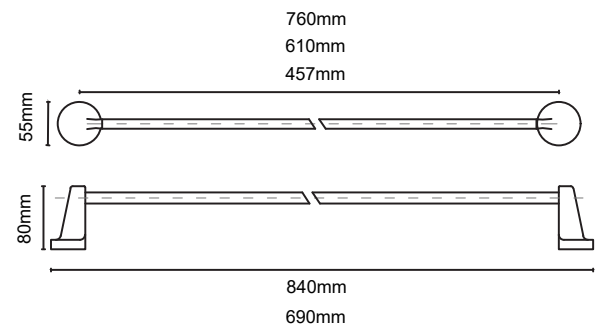

2755 EURO T/P HOLDER

Material - Zinc
 Concealed mounting screws
 SN - Satin Nickel
 PC - Polished Chrome
 ORB - Oil Rubbed Bronze
 BL - Matte Black

2753 ROBE HOOK

Material - Zinc
 Concealed mounting screws
 SN - Satin Nickel
 PC - Polished Chrome
 ORB - Oil - Rubbed Bronze
 BL - Matte Black

2752 T/P HOLDER WITH PLASTIC TUBE

Material - Zinc and Plastic
 Concealed mounting screws
 SN - Satin Nickel
 PC - Polished Chrome
 ORB - Oil - Rubbed Bronze
 BL - Matte Black

2718, 24, 30, TOWEL BAR

Material - Zinc and 204 Stainless
 Concealed mounting screws
 SN - Satin Nickel
 PC - Polished Chrome
 ORB - Oil - Rubbed Bronze
 BL - Matte Black

2760 TOWEL RING

Material - Zinc
 Concealed mounting screws
 SN - Satin Nickel
 PC - Polished Chrome
 ORB - Oil - Rubbed Bronze
 BL - Matte Black