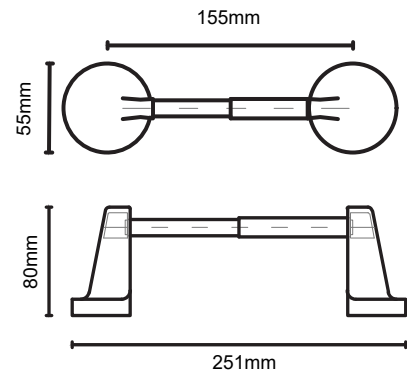

2755 EURO T/P HOLDER

Material - Zinc
 Concealed mounting screws
 SN - Satin Nickel
 PC - Polished Chrome
 ORB - Oil Rubbed Bronze
 BL - Matte Black

2753 ROBE HOOK

Material - Zinc
 Concealed mounting screws
 SN - Satin Nickel
 PC - Polished Chrome
 ORB - Oil - Rubbed Bronze
 BL - Matte Black

2752 T/P HOLDER WITH PLASTIC TUBE

Material - Zinc and Plastic
 Concealed mounting screws
 SN - Satin Nickel
 PC - Polished Chrome
 ORB - Oil - Rubbed Bronze
 BL - Matte Black

2718, 24, 30, TOWEL BAR

Material - Zinc and 204 Stainless
 Concealed mounting screws
 SN - Satin Nickel
 PC - Polished Chrome
 ORB - Oil - Rubbed Bronze
 BL - Matte Black

2760 TOWEL RING

Material - Zinc
 Concealed mounting screws
 SN - Satin Nickel
 PC - Polished Chrome
 ORB - Oil - Rubbed Bronze
 BL - Matte Black