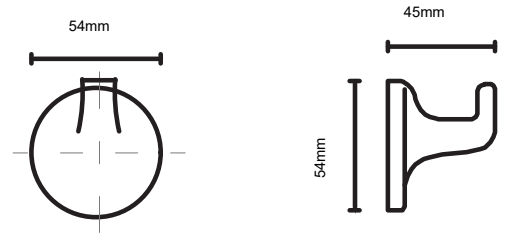

2755 EURO T/P HOLDER

Material - Zinc
 Concealed mounting screws
 SN - Satin Nickel
 PC - Polished Chrome
 ORB - Oil Rubbed Bronze
 BL - Matte Black

2753 ROBE HOOK

Material - Zinc
 Concealed mounting screws
 SN - Satin Nickel
 PC - Polished Chrome
 ORB - Oil - Rubbed Bronze
 BL - Matte Black

2752 T/P HOLDER WITH PLASTIC TUBE

Material - Zinc and Plastic
 Concealed mounting screws
 SN - Satin Nickel
 PC - Polished Chrome
 ORB - Oil - Rubbed Bronze
 BL - Matte Black

2718, 24, 30, TOWEL BAR

Material - Zinc and 204 Stainless
 Concealed mounting screws
 SN - Satin Nickel
 PC - Polished Chrome
 ORB - Oil - Rubbed Bronze
 BL - Matte Black

2760 TOWEL RING

Material - Zinc
 Concealed mounting screws
 SN - Satin Nickel
 PC - Polished Chrome
 ORB - Oil - Rubbed Bronze
 BL - Matte Black